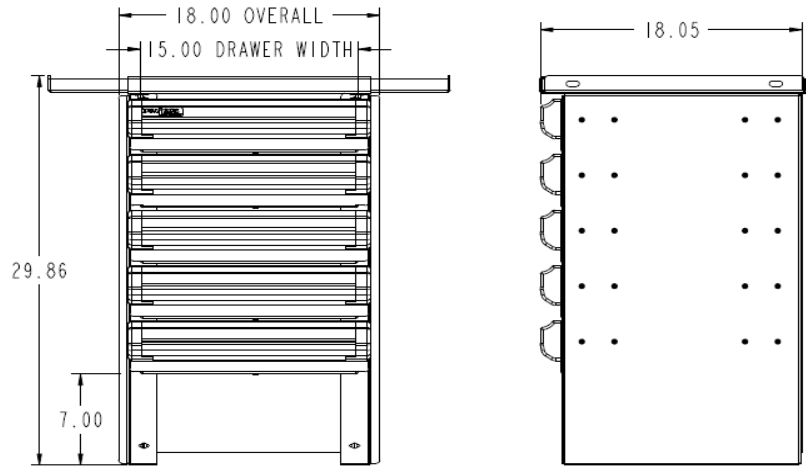

STANDARD DualLock Drawer Sets

DUAL LOCK

by *Thainainer*

ITEM 028098

18" wide

5 drawers

Five 4" drawers
7" Bottom Space

Top Shelf is standard

ITEM 028096

29" wide

7 drawers

Three 3" drawers
Three 5" drawers
One 7" drawer
7" bottom space
Top Shelf is standard

ITEM 028124

38" wide

3 drawers

Three 3" drawers
4" Bottom Space

Top Shelf is standard

ITEM 028125

48" wide

3 drawers

Two 3" drawers
One 4" drawers
3" Bottom Space

Top Shelf is standard

DUALOCK
by *Maintainer*