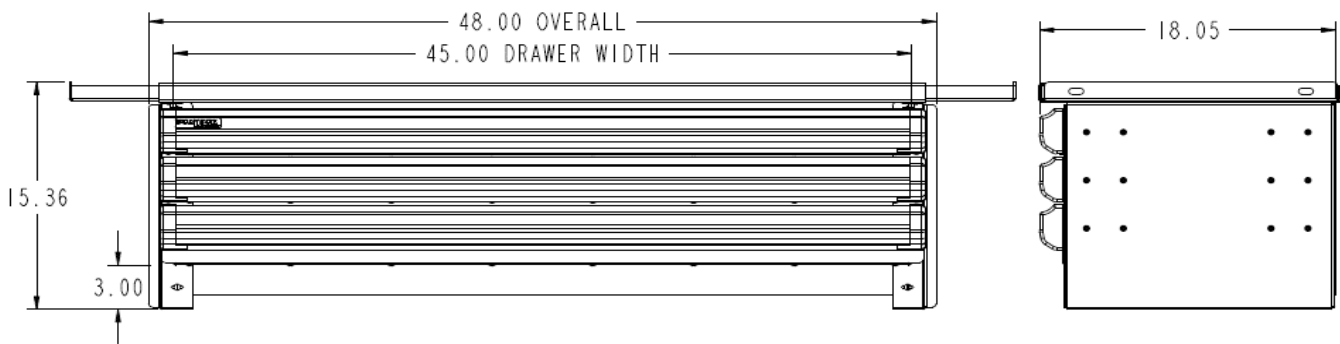

STANDARD DualLock Drawer Sets

DUAL LOCK

by *Thainainer*

ITEM 028098

18" wide

5 drawers

Five 4" drawers
7" Bottom Space

Top Shelf is standard

ITEM 028096

29" wide

7 drawers

Three 3" drawers
Three 5" drawers
One 7" drawer
7" bottom space
Top Shelf is standard

ITEM 028124

38" wide

3 drawers

Three 3" drawers
4" Bottom Space

Top Shelf is standard

ITEM 028125

48" wide

3 drawers

Two 3" drawers
One 4" drawers
3" Bottom Space

Top Shelf is standard

DUALOCK
by *Maintainer*