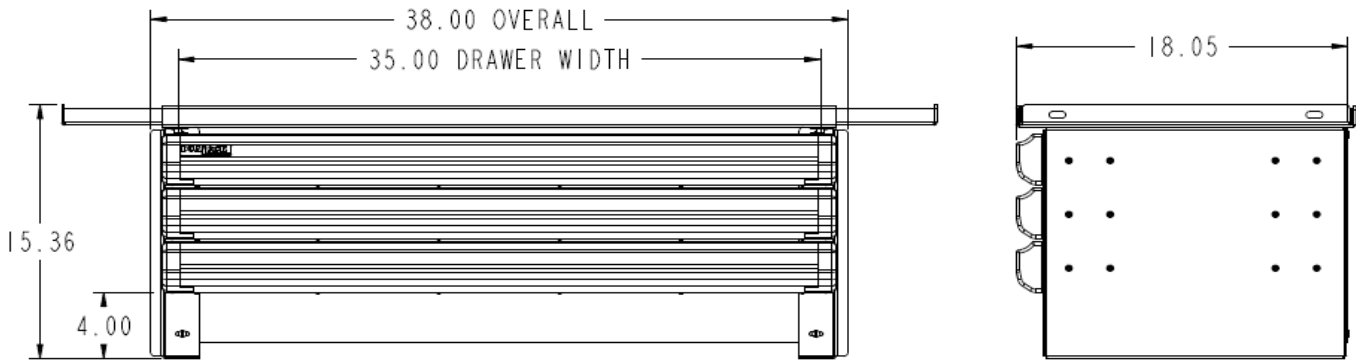

STANDARD DualLock Drawer Sets

DUAL LOCK

by *Thainainer*

ITEM 028098

18" wide

5 drawers

Five 4" drawers
7" Bottom Space

Top Shelf is standard

ITEM 028096

29" wide

7 drawers

Three 3" drawers
Three 5" drawers
One 7" drawer
7" bottom space
Top Shelf is standard

ITEM 028124

38" wide

3 drawers

Three 3" drawers
4" Bottom Space

Top Shelf is standard

ITEM 028125

48" wide

3 drawers

Two 3" drawers
One 4" drawers
3" Bottom Space

Top Shelf is standard

DUALOCK
by *Maintainer*