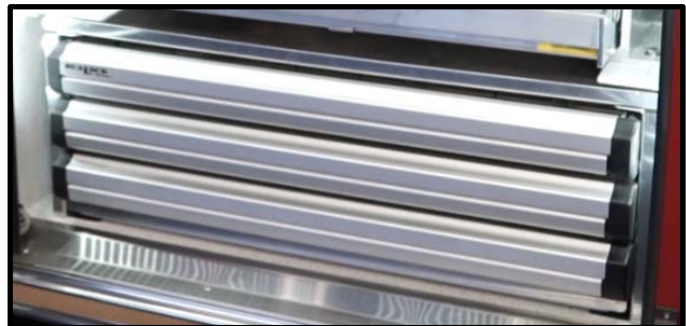

Top Shelf is standard

ITEM 028125

48" wide

3 drawers

Two 3" drawers
One 4" drawers
3" Bottom Space

Top Shelf is standard

DUALOCK
by *Maintainer*