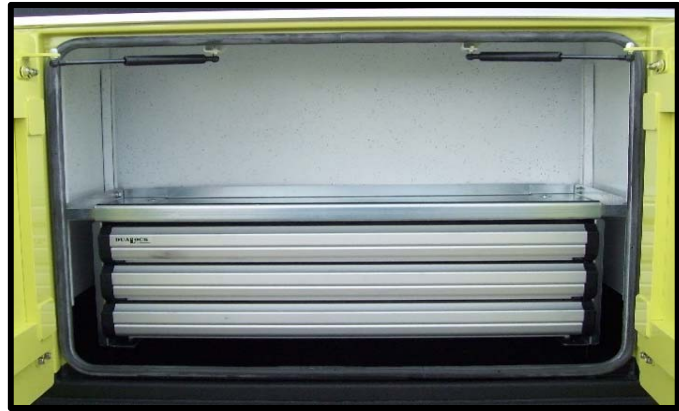

STANDARD DualLock Drawer Sets

DUAL LOCK

by *Thainainer*

ITEM 028098

18" wide

5 drawers

Five 4" drawers
7" Bottom Space

Top Shelf is standard

ITEM 028096

29" wide

7 drawers

Three 3" drawers
Three 5" drawers
One 7" drawer
7" bottom space
Top Shelf is standard

ITEM 028124

38" wide

3 drawers

Three 3" drawers
4" Bottom Space

Top Shelf is standard

ITEM 028125

48" wide

3 drawers

Two 3" drawers
One 4" drawers
3" Bottom Space

Top Shelf is standard

DUALOCK
by *Maintainer*