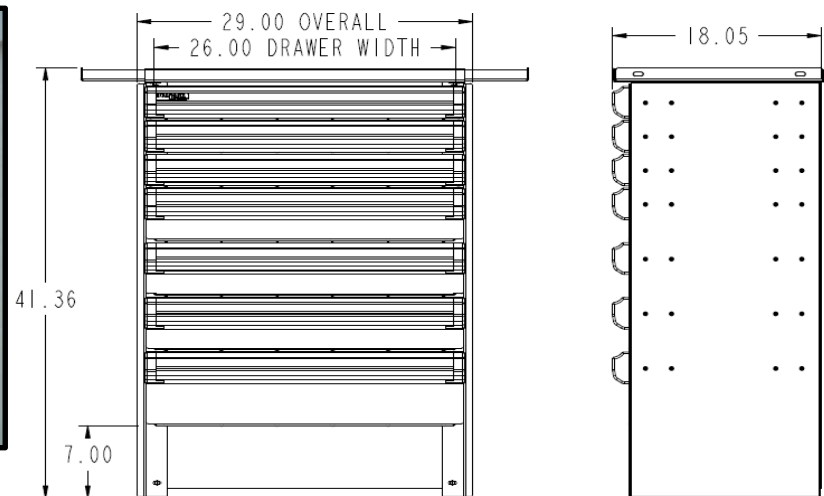

STANDARD DualLock Drawer Sets

DUAL LOCK

by *Thainainer*

ITEM 028098

18" wide

5 drawers

Five 4" drawers
7" Bottom Space

Top Shelf is standard

ITEM 028096

29" wide

7 drawers

Three 3" drawers
Three 5" drawers
One 7" drawer
7" bottom space
Top Shelf is standard

ITEM 028124

38" wide

3 drawers

Three 3" drawers
4" Bottom Space

Top Shelf is standard

ITEM 028125

48" wide

3 drawers

Two 3" drawers
One 4" drawers
3" Bottom Space

Top Shelf is standard

DUALOCK
by *Maintainer*