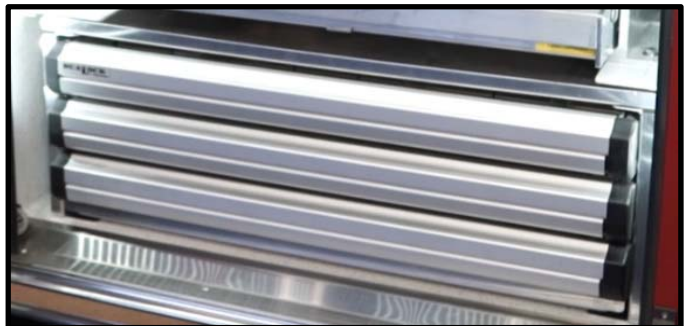

48" wide

3 drawers

Two 3" drawers
One 4" drawers
3" Bottom Space

Top Shelf is standard

DUALOCK
by *Maintainer*