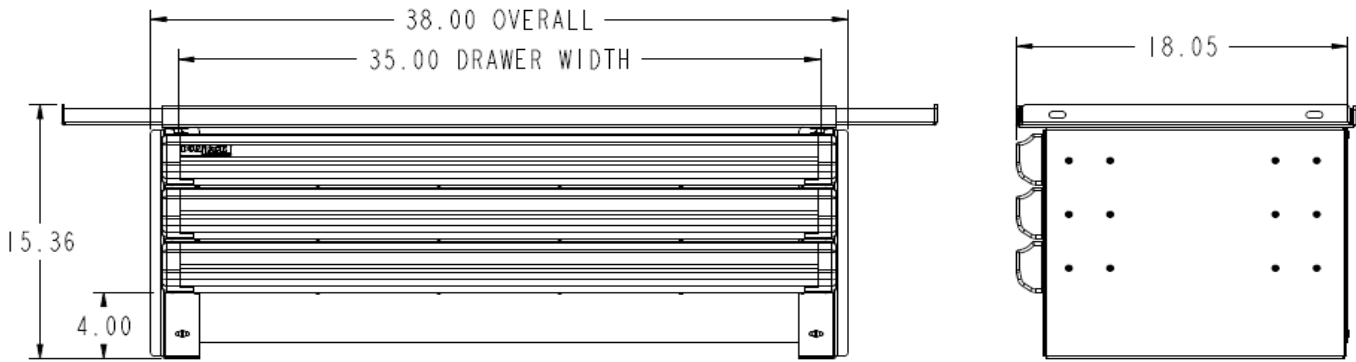

STANDARD DualLock Drawer Sets

ITEM 013225

18" wide

5 drawers

Five 4" drawers
7" Bottom Space

Top Shelf is standard

ITEM 020017

29" wide

7 drawers

Three 3" drawers
Three 5" drawers
One 7" drawer
7" bottom space
Top Shelf is standard

ITEM 020191

38" wide

3 drawers

Three 3" drawers
4" Bottom Space

Top Shelf is standard

ITEM 020215

48" wide

3 drawers

Two 3" drawers
One 4" drawers
3" Bottom Space

Top Shelf is standard

DUALOCK
by *Maintainer*