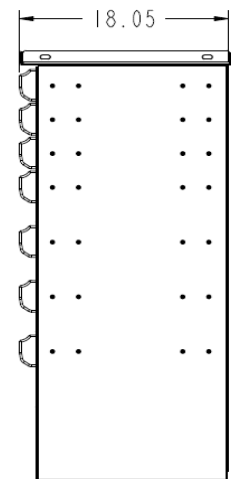

STANDARD DualLock Drawer Sets

ITEM 013225

18" wide

5 drawers

Five 4" drawers
7" Bottom Space

Top Shelf is standard

ITEM 020017

29" wide

7 drawers

Three 3" drawers
Three 5" drawers
One 7" drawer
7" bottom space
Top Shelf is standard

ITEM 020191

38" wide

3 drawers

Three 3" drawers
4" Bottom Space

Top Shelf is standard

ITEM 020215

48" wide

3 drawers

Two 3" drawers
One 4" drawers
3" Bottom Space

Top Shelf is standard

DUALOCK
by *Maintainer*