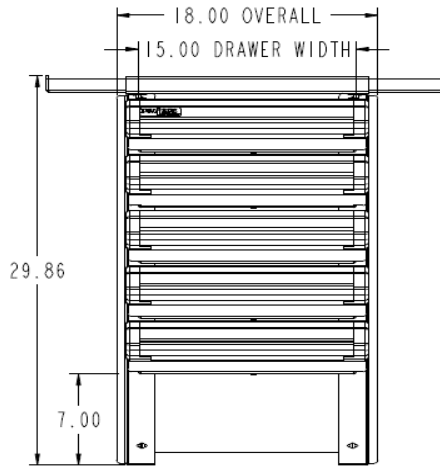

STANDARD DualLock Drawer Sets

ITEM 013225

18" wide

5 drawers

Five 4" drawers
7" Bottom Space

Top Shelf is standard

ITEM 020017

29" wide

7 drawers

Three 3" drawers
Three 5" drawers
One 7" drawer
7" bottom space
Top Shelf is standard

ITEM 020191

38" wide

3 drawers

Three 3" drawers
4" Bottom Space

Top Shelf is standard

ITEM 020215

48" wide

3 drawers

Two 3" drawers
One 4" drawers
3" Bottom Space

Top Shelf is standard

DUALOCK
by *Maintainer*