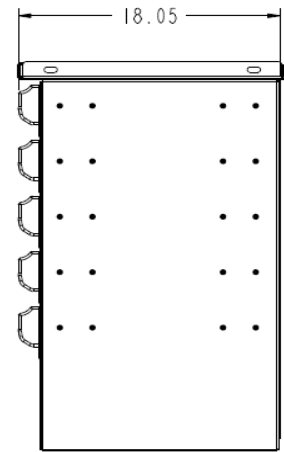

STANDARD DualLock Drawer Sets

ITEM 013225

18" wide

5 drawers

Five 4" drawers
7" Bottom Space

Top Shelf is standard

ITEM 020017

29" wide

7 drawers

Three 3" drawers
Three 5" drawers
One 7" drawer
7" bottom space
Top Shelf is standard

ITEM 020191

38" wide

3 drawers

Three 3" drawers
4" Bottom Space

Top Shelf is standard

ITEM 020215

48" wide

3 drawers

Two 3" drawers
One 4" drawers
3" Bottom Space

Top Shelf is standard

DUALOCK
by *Maintainer*