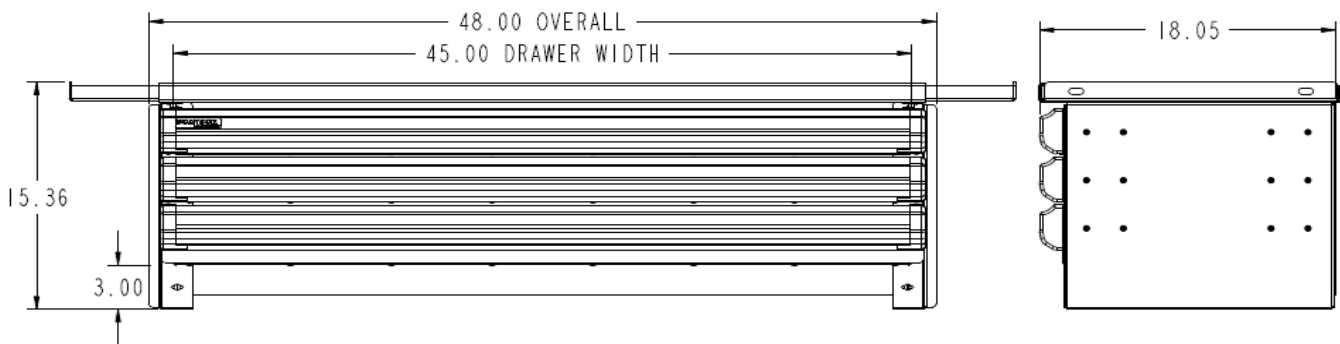

STANDARD DualLock Drawer Sets

ITEM 013225

18" wide

5 drawers

Five 4" drawers
7" Bottom Space

Top Shelf is standard

ITEM 020017

29" wide

7 drawers

Three 3" drawers
Three 5" drawers
One 7" drawer
7" bottom space
Top Shelf is standard

ITEM 020191

38" wide

3 drawers

Three 3" drawers
4" Bottom Space

Top Shelf is standard

ITEM 020215

48" wide

3 drawers

Two 3" drawers
One 4" drawers
3" Bottom Space

Top Shelf is standard

DUALOCK
by *Maintainer*