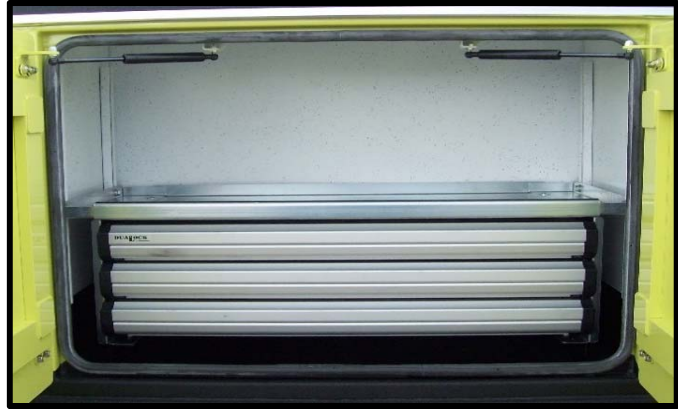

STANDARD DualLock Drawer Sets

ITEM 013225

18" wide

5 drawers

Five 4" drawers
7" Bottom Space

Top Shelf is standard

ITEM 020017

29" wide

7 drawers

Three 3" drawers
Three 5" drawers
One 7" drawer
7" bottom space
Top Shelf is standard

ITEM 020191

38" wide

3 drawers

Three 3" drawers
4" Bottom Space

Top Shelf is standard

ITEM 020215

48" wide

3 drawers

Two 3" drawers
One 4" drawers
3" Bottom Space

Top Shelf is standard

DUALOCK
by *Maintainer*