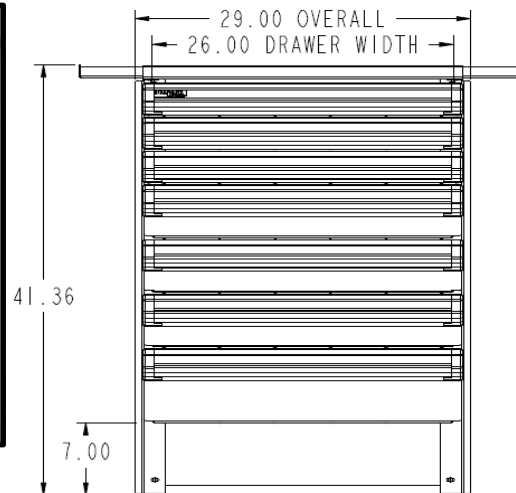

STANDARD DualLock Drawer Sets

ITEM 013225

18" wide

5 drawers

Five 4" drawers
7" Bottom Space

Top Shelf is standard

ITEM 020017

29" wide

7 drawers

Three 3" drawers
Three 5" drawers
One 7" drawer
7" bottom space
Top Shelf is standard

ITEM 020191

38" wide

3 drawers

Three 3" drawers
4" Bottom Space

Top Shelf is standard

ITEM 020215

48" wide

3 drawers

Two 3" drawers
One 4" drawers
3" Bottom Space

Top Shelf is standard

DUALOCK
by *Maintainer*